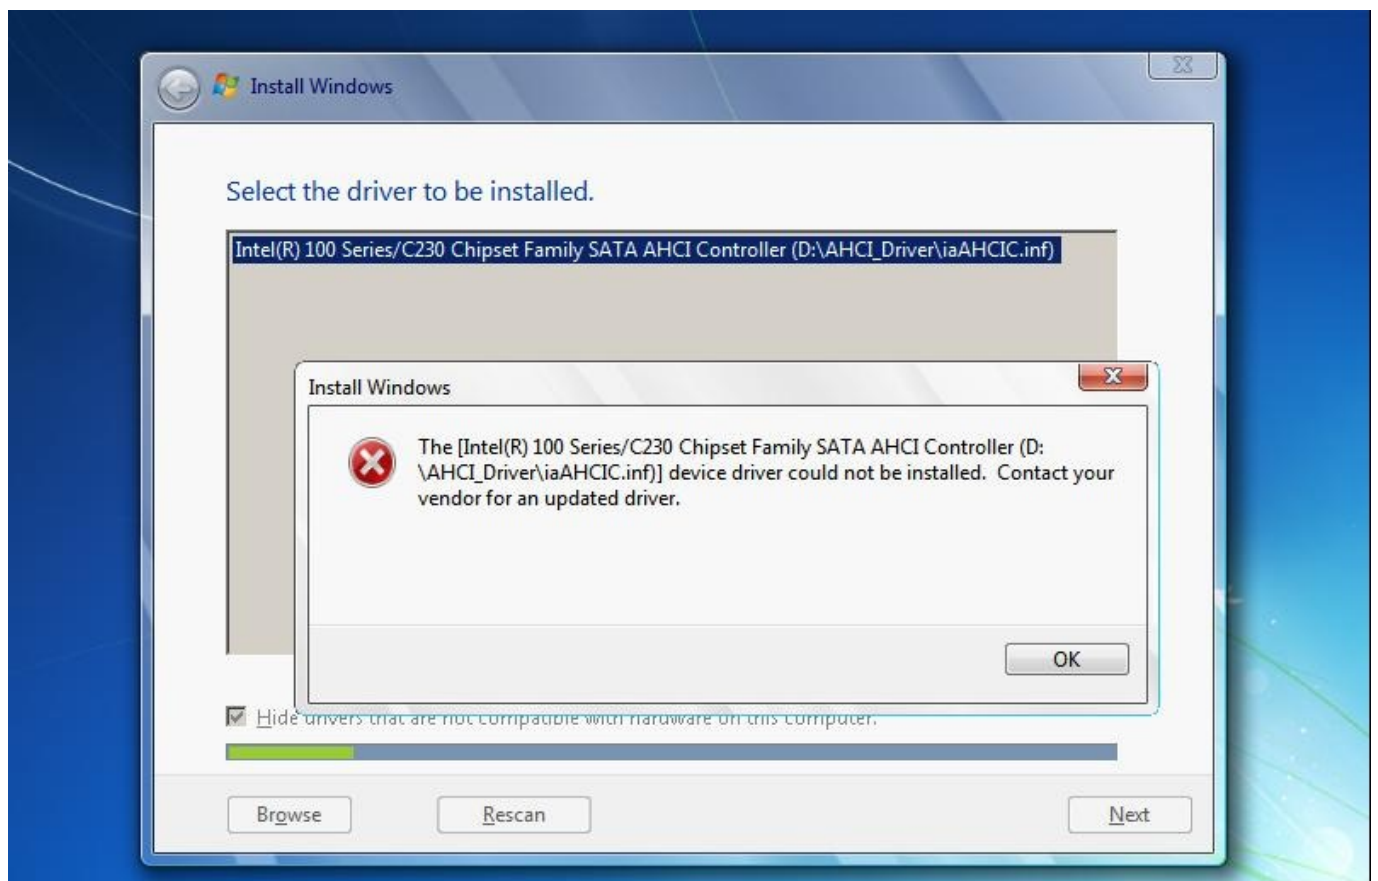

# Free Download

[Windows 10 Select Driver To Install](#)

[Windows 10 Select Driver To Install](#)

---

**Free Download**

---

Choose your operating system. We demonstrate Windows 7, 8, and 10 installations. Windows 7: Ethernet. Installation. Set Up .... The availability of Windows 10 S built-in drivers is different ... To install the driver, connect the Brother machine to your PC with a USB cable. ... Select Add a printer using a TCP/IP address or hostname and click Next.